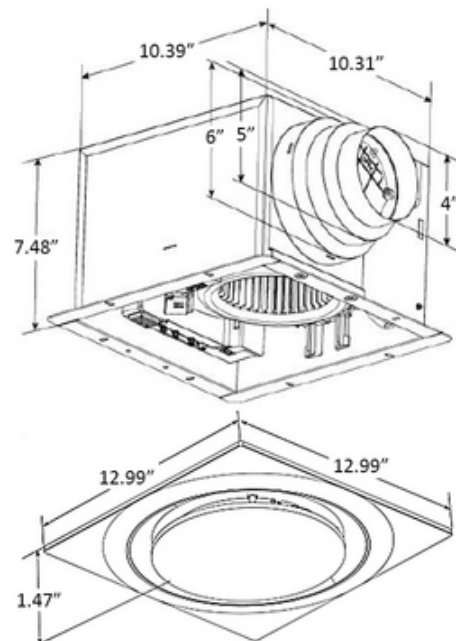

**BRAND**

Aero Pure

**DESCRIPTION**

The quiet ABF G6 Multi Speed Exhaust Fan with Humidity and Motion Sensor is an IC-rated bath fan suitable for new construction or remodel applications. Its contemporary grille works well in a range of interior styles. Airflow is achieved through an energy-efficient brushless DC motor. A high flow speed of 50, 80, or 110 CFM and a continuous lower speed can be set using switches in the fixture. The humidity sensor can activate high airflow when humidity rises above a level set by the user (50-100%), and a motion sensor activates the fan when someone enters the room. The fan has rust-proof steel motor housing, a built-in backdraft damper and thermal shutoff. It fits in 2 x 8 inch construction, and includes articulating expandable anti-vibration brackets and a connector for 4, 5 or 6 inch ducts. ETL listed for use in a tub or shower enclosure when GFCI-protected.

*Shown in: White*

SHADE COLOR	N/A
BODY FINISH	White
WATTAGE	N/A
DIMMER	N/A
DIMENSIONS	10.39"W x 7.48"H x 10.31"D
LAMP	N/A

SPEC # AER1167168

COMPANY	PROJECT	FIXTURE TYPE	APPROVED BY	DATE