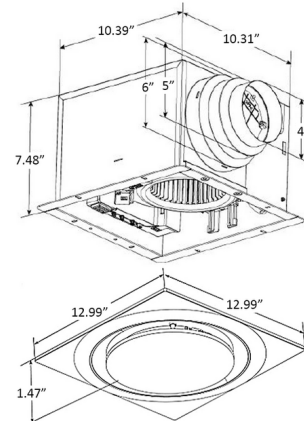

### Specifications

COLOR	N/A
BODY FINISH	White
WATTAGE	N/A
DIMMER	N/A
DIMENSIONS	10.39"W x 7.48"H x 10.31"D
BULB	N/A
COUNTRY OF ORIGIN	China

CLICK TO VIEW PRODUCT

Notes: