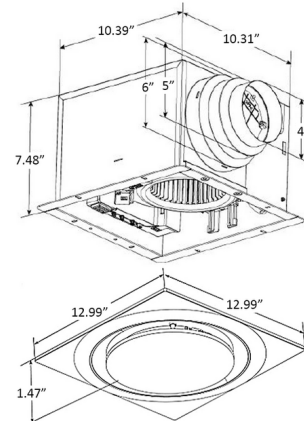

Specifications

COLOR	N/A
BODY FINISH	White
WATTAGE	N/A
DIMMER	N/A
DIMENSIONS	10.39"W x 7.48"H x 10.31"D
BULB	N/A
COUNTRY OF ORIGIN	China

CLICK TO VIEW PRODUCT

Notes: