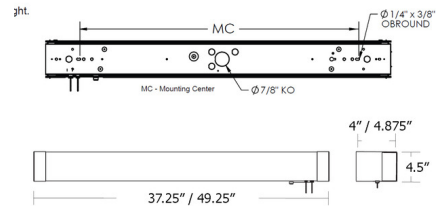

### Specifications

COLOR	White Acrylic
BODY FINISH	Satin Nickel
WATTAGE	60W
DIMMER	Not Dimmable
DIMENSIONS	37.25"L x 4"W x 4.5"H
INTEGRATED LED MODULE	1 x LED/60W/120V LED
COUNTRY OF ORIGIN	China