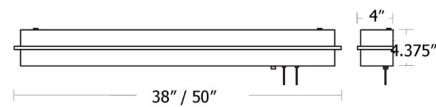

CLICK TO VIEW PRODUCT

Notes: