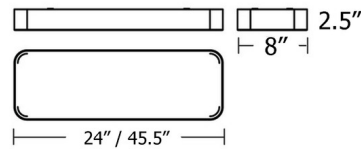

CLICK TO VIEW PRODUCT

Notes: