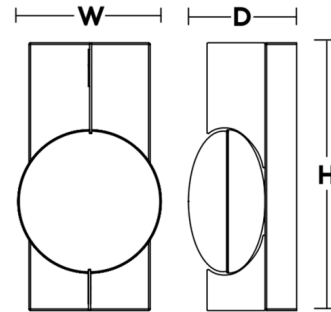

Specifications

COLOR White
BODY FINISH Satin Brass
WATTAGE 7W
DIMMER Low Voltage Electronic
DIMENSIONS 5.5"W x 10"H x 4"D
INTEGRATED LED MODULE 1 x LED/7W/120V LED
COUNTRY OF ORIGIN China

Technical Information

LAMP LIFE 50000 hours
COLOR RENDERING 90 CRI
LAMP COLOR 3000K
LUMENS/WATT 50.86
LUMINOUS FLUX 356 lumens

Shown in satin brass / white

H W D
10" 5-1/2" 4"

CLICK TO VIEW PRODUCT

Notes: