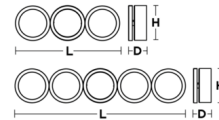

Shown in satin brass / white

H/L W D  
14-1/4" 4-3/4" 2-1/2"  
24" 4-3/4" 2-1/2"

### Specifications

COLOR	White
BODY FINISH	Satin Brass
WATTAGE	15W
DIMMER	Low Voltage Electronic
DIMENSIONS	14.17"W x 4.75"H x 2.5"D
INTEGRATED LED MODULE	1 x LED/15W/120V LED
COUNTRY OF ORIGIN	China