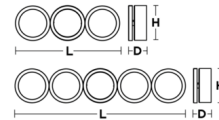

Specifications

COLOR	White
BODY FINISH	Satin Brass
WATTAGE	15W
DIMMER	Low Voltage Electronic
DIMENSIONS	14.17"W x 4.75"H x 2.5"D
INTEGRATED LED MODULE	1 x LED/15W/120V LED
COUNTRY OF ORIGIN	China

Technical Information

LAMP LIFE	50000 hours
COLOR RENDERING	90 CRI
LAMP COLOR	3000K
LUMENS/WATT	13.33
LUMINOUS FLUX	200 lumens

Shown in satin brass / white

H/L	W	D
14-1/4"	4-3/4"	2-1/2"
24"	4-3/4"	2-1/2"

CLICK TO VIEW PRODUCT