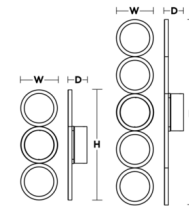

Shown in satin brass / white

H/L W D  
14-1/4" 4-3/4" 2-1/2"  
24" 4-3/4" 2-1/2"

### Specifications

COLOR	White
BODY FINISH	Satin Brass
WATTAGE	15W
DIMMER	Low Voltage Electronic
DIMENSIONS	14.17"W x 4.75"H x 2.5"D
INTEGRATED LED MODULE	1 x LED/15W/120V LED
COUNTRY OF ORIGIN	China