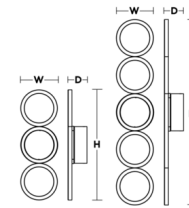

Specifications

COLOR	White
BODY FINISH	Satin Brass
WATTAGE	15W
DIMMER	Low Voltage Electronic
DIMENSIONS	14.17"W x 4.75"H x 2.5"D
INTEGRATED LED MODULE	1 x LED/15W/120V LED
COUNTRY OF ORIGIN	China

Technical Information

LAMP LIFE	50000 hours
COLOR RENDERING	90 CRI
LAMP COLOR	3000K
LUMENS/WATT	13.33
LUMINOUS FLUX	200 lumens

Shown in satin brass / white

H/L	W	D
14-1/4"	4-3/4"	2-1/2"
24"	4-3/4"	2-1/2"

CLICK TO VIEW PRODUCT