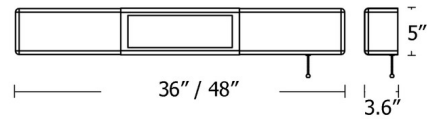

CLICK TO VIEW PRODUCT

Notes: