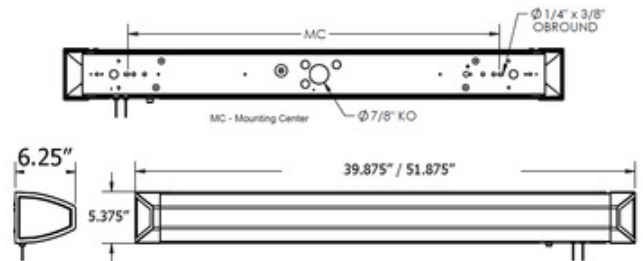

COMPANY	PROJECT	FIXTURE TYPE	APPROVED BY	DATE