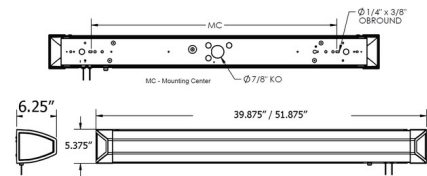

### Specifications

COLOR	White
BODY FINISH	Mahogany Wood
WATTAGE	96W
DIMMER	Not Dimmable
DIMENSIONS	51.875"W x 5.375"H x 6.25"D
BULB NOT INCLUDED	3 x T8/T8 Bipin (G13)/32W/120V Fluorescent
COUNTRY OF ORIGIN	China