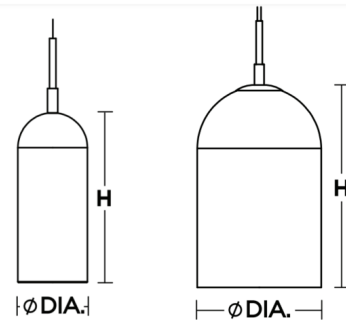

By AFX

Description

The Kiran Pendant Light features a cloche-like design that brings a luxurious vibe to living spaces. This chic mini hanging pendant featuring a shimmering white glass orb inside a smoke outer glass diffuser can be hung solo or arranged in multiples for a polished effect. These pendant lights are well-suited to bedroom, above the kitchen island or above the dining table. TRIAC and ELV dimming.

Specifications

COLOR	Smoke
BODY FINISH	Black
WATTAGE	6W
DIMMER	Standard 120V
DIMENSIONS	4"W x 14"H
INTEGRATED LED MODULE	1 x LED/6W/120V LED
COUNTRY OF ORIGIN	China

Technical Information

PRODUCT DIMENSIONS	Adjustable Cord Length: 108"
LAMP LIFE	50000 hours
COLOR RENDERING	90 CRI
LAMP COLOR	3000K
LUMENS/WATT	70.00
LUMINOUS FLUX	420 lumens

Shown in black / smoke

H DIA.
9-3/4" 4"
15" 8"

CLICK TO VIEW PRODUCT

Notes: