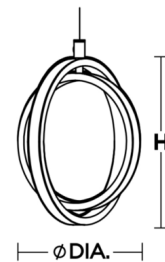

Specifications

COLOR	White
BODY FINISH	Black
WATTAGE	20W
DIMMER	Low Voltage Electronic
DIMENSIONS	9"W x 9"H
INTEGRATED LED MODULE	1 x LED/20W/120V LED
COUNTRY OF ORIGIN	China

Technical Information

PRODUCT DIMENSIONS	Adjustable Cable Length: 108"
LAMP LIFE	50000 hours
COLOR RENDERING	90 CRI
LAMP COLOR	3000K
LUMENS/WATT	63.75
LUMINOUS FLUX	1275 lumens

Shown in black / white

H DIA.
9" 9"

CLICK TO VIEW PRODUCT

Notes: