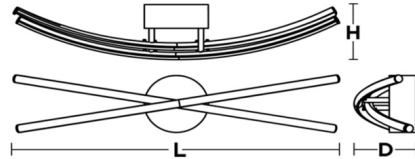

Description

The Lock LED Vanity Light by AFX combines simple forms with futuristic elements to add a bold contemporary appeal to any bath or vanity. This light is crafted with a metal frame and oval backplate that mounts a pair of LED-accented light bars. The result is a unique touch that lends a powerful creative vision to bath mirrors, vanity tables, and much more. May be mounted horizontally or vertically. Dimmable via Triac or electronic low voltage (ELV) dimming.

Specifications

COLOR	White
BODY FINISH	Satin Brass
WATTAGE	16W
DIMMER	Low Voltage Electronic
DIMENSIONS	24"W x 4.75"H x 4.57"D
INTEGRATED LED MODULE	1 x LED/16W/120V LED
COUNTRY OF ORIGIN	China

Technical Information

PRODUCT DIMENSIONS	Backplate: 4.75" Diameter
LAMP LIFE	50000 hours
COLOR RENDERING	90 CRI
LAMP COLOR	3000K
LUMENS/WATT	75.94
LUMINOUS FLUX	1215 lumens

Shown in satin brass / white

L H D
24" 4-3/4" 4-1/2"