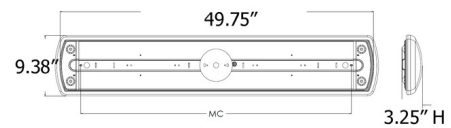

Shown in white / white

Specifications

COLOR	White
BODY FINISH	White
WATTAGE	36W
DIMMER	Standard 120V
DIMENSIONS	49.75"L x 9.38"W x 3.25"H
INTEGRATED LED MODULE	1 x LED/36W/120V LED
COUNTRY OF ORIGIN	China