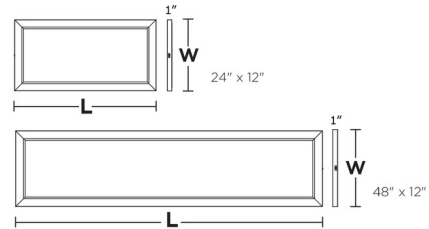

CLICK TO VIEW PRODUCT

Notes: