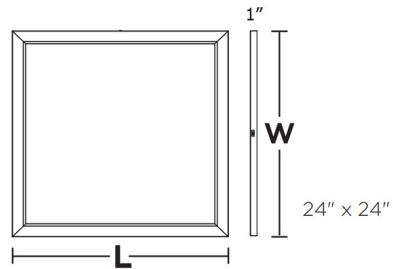

CLICK TO VIEW PRODUCT

Notes: