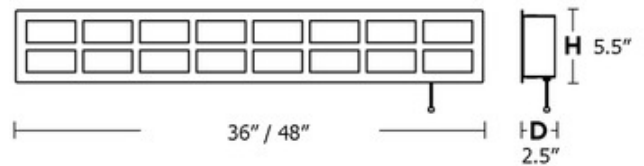

COMPANY	PROJECT	FIXTURE TYPE	APPROVED BY	DATE