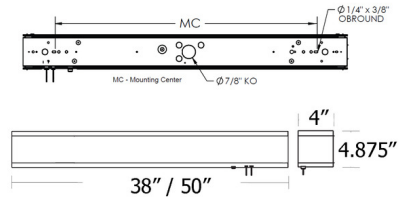

CLICK TO VIEW PRODUCT

Notes: