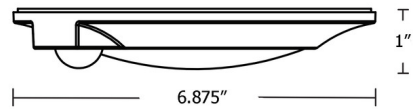

Shown in white

Specifications

COLOR	N/A
BODY FINISH	White
WATTAGE	13W
DIMMER	N/A
DIMENSIONS	6.875"W x 1"H
INTEGRATED LED MODULE	1 x LED/13W/120V LED
COUNTRY OF ORIGIN	China

Technical Information

LAMP LIFE	50000 hours
COLOR RENDERING	90 CRI
LAMP COLOR	3000K
LUMENS/WATT	65.38
LUMINOUS FLUX	850 lumens