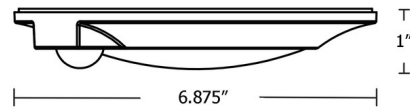

Shown in white

Specifications

COLOR	N/A
BODY FINISH	White
WATTAGE	13W
DIMMER	N/A
DIMENSIONS	6.875"W x 1"H
INTEGRATED LED MODULE	1 x LED/13W/120V LED
COUNTRY OF ORIGIN	China

Technical Information

LAMP LIFE	50000 hours
COLOR RENDERING	90 CRI
LAMP COLOR	3000K
LUMENS/WATT	65.38
LUMINOUS FLUX	850 lumens