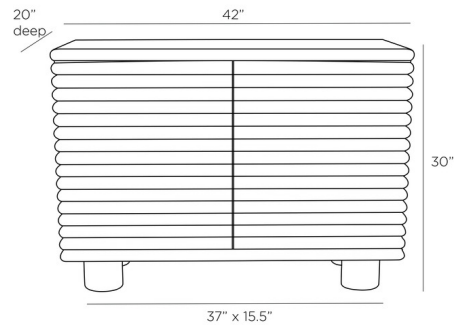

### Description

The Seine Cabinet adds a soft modern look to your space. The oak veneer body, with metered edges and round cylindrical legs, has vintage brass finger pull hardware. The inner shelf is adjustable.

### Specifications

COLOR	N/A
BODY FINISH	N/A
WATTAGE	N/A
DIMMER	N/A
DIMENSIONS	42"W x 30"H x 20"D
BULB	N/A

CLICK TO VIEW PRODUCT

Notes: