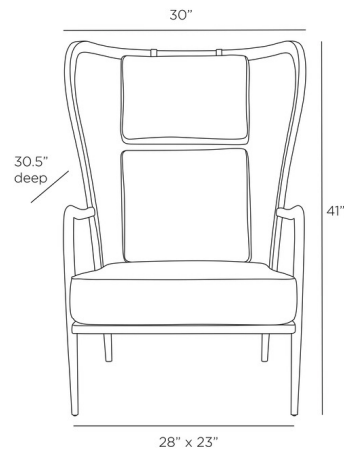

### Specifications

COLOR	Carbon
BODY FINISH	Smoke
WATTAGE	N/A
DIMMER	N/A
DIMENSIONS	30"W x 41"H x 33.5"D
BULB	N/A

CLICK TO VIEW PRODUCT

Notes: