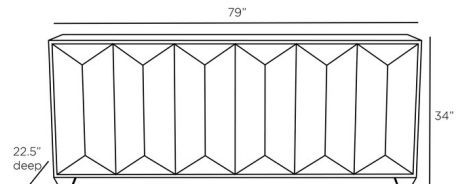

Description

The Sapphire Credenza is inspired by the texture of modernist cast concrete buildings. The tree sectional sideboard has adjustable shelves and push latch hardware.

Shown in ebony / chamois gray

Specifications

COLOR	Chamois Gray
BODY FINISH	Ebony
WATTAGE	N/A
DIMMER	N/A
DIMENSIONS	79"W x 34"H x 22.5"D
BULB	N/A

CLICK TO VIEW PRODUCT

Notes: