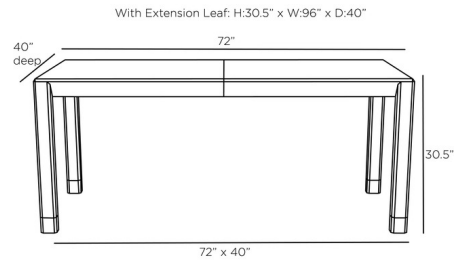

By Arteriors Home

Description

The Springer Dining Table brings a classic rustic look to your interior space. The rectangular veneer tabletop has slim legs at the corners. Includes a removable leaf and felt storage bag for storing.

Shown in oak

Specifications

COLOR	N/A
BODY FINISH	Oak
WATTAGE	N/A
DIMMER	N/A
DIMENSIONS	72"W x 30.5"H x 40"D
BULB	N/A

CLICK TO VIEW PRODUCT

Notes: