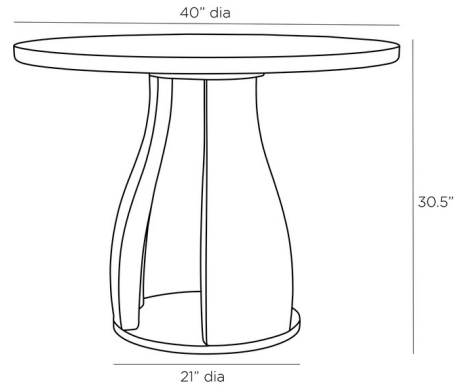

By Arteriors Home

Description

The Samara Entry Table adds a unique decorative look to your space. The wood cut outs of the base resemble a petal and hold a circular top, creating a memorable first impression.

Shown in ebony

Specifications

COLOR	N/A
BODY FINISH	Ebony
WATTAGE	N/A
DIMMER	N/A
DIMENSIONS	40"W x 30.5"H
BULB	N/A

CLICK TO VIEW PRODUCT

Notes: