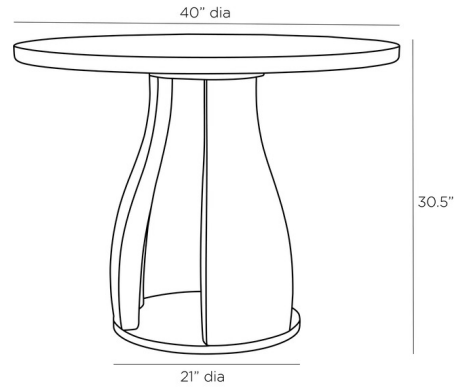

By Arteriors Home

Description

The Samara Entry Table adds a unique decorative look to your space. The wood cut outs of the base resemble a petal and hold a circular top, creating a memorable first impression.

Shown in ebony

Specifications

COLOR	N/A
BODY FINISH	Ebony
WATTAGE	N/A
DIMMER	N/A
DIMENSIONS	40"W x 30.5"H
BULB	N/A

CLICK TO VIEW PRODUCT

Notes: