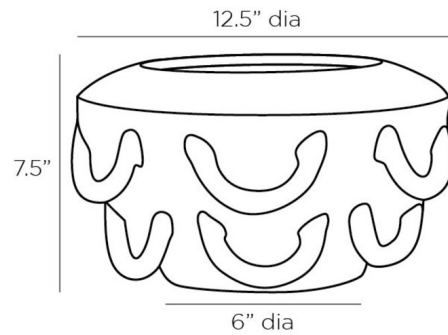

Lightology

lightology.com
866-954-4489
06-30-26

Project: _____

Company: _____

Location: _____ Fixture Type: _____

SPEC #: **AHM1167304**

Approved On: _____ Approved By: _____

Paloma Vase By Arteriors Home

Description

The Paloma Vase is inspired by ancient Roman poetry. The speckled ceramic body looks perfect filled with foliage, or alone as a decorative piece.

Shown in ivory crackle

Specifications

COLOR	N/A
BODY FINISH	Ivory Crackle
WATTAGE	N/A
DIMMER	N/A
DIMENSIONS	12.5"W x 7.5"H
BULB	N/A