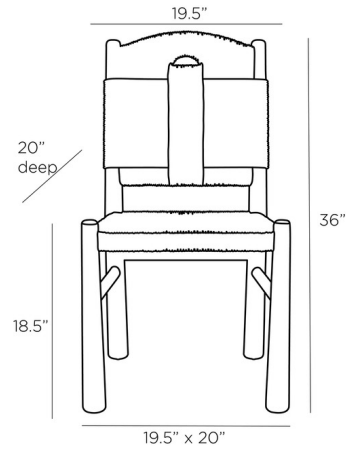

Shown in sable / tobacco

Specifications

COLOR	Tobacco
BODY FINISH	Sable
WATTAGE	N/A
DIMMER	N/A
DIMENSIONS	19.5"W x 36"H x 22"D
BULB	N/A

CLICK TO VIEW PRODUCT

Notes: