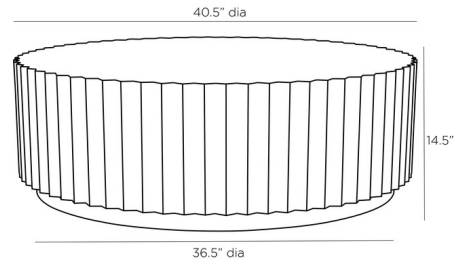

Description

The Reese Coffee Table resembles a machine gear with its side ribbing. The bold concrete adds an edge to a variety of spaces.

Shown in black

Specifications

COLOR	N/A
BODY FINISH	Black
WATTAGE	N/A
DIMMER	N/A
DIMENSIONS	40.5\"W x 14.5\"H
BULB	N/A