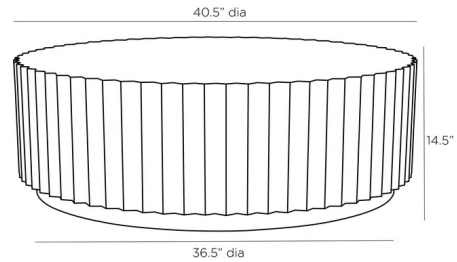

By Arteriors Home

Description

The Reese Coffee Table resembles a machine gear with its side ribbing. The bold concrete adds an edge to a variety of spaces.

Shown in black

Specifications

COLOR	N/A
BODY FINISH	Black
WATTAGE	N/A
DIMMER	N/A
DIMENSIONS	40.5"W x 14.5"H
BULB	N/A