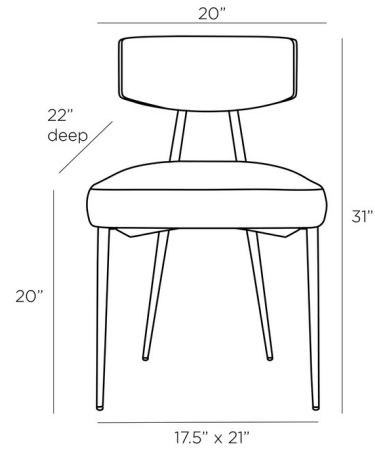

### Specifications

COLOR	Natural
BODY FINISH	Natural Iron
WATTAGE	N/A
DIMMER	N/A
DIMENSIONS	20"W x 31"H x 22"D
BULB	N/A

CLICK TO VIEW PRODUCT

Notes: