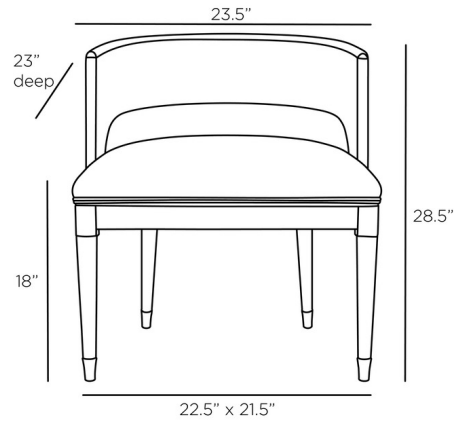

Shown in ebony / natural linen

Specifications

COLOR	Natural Linen
BODY FINISH	Ebony
WATTAGE	N/A
DIMMER	N/A
DIMENSIONS	23.5"W x 28.5"H x 23"D
BULB	N/A

CLICK TO VIEW PRODUCT

Notes: