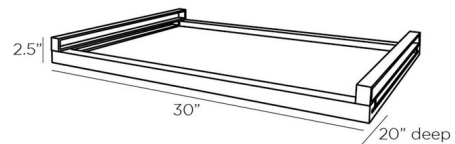

Specifications

COLOR	Bronze
BODY FINISH	Blonde Oak Veneer
WATTAGE	N/A
DIMMER	N/A
DIMENSIONS	30"W x 2.5"H x 20"D
BULB	N/A

CLICK TO VIEW PRODUCT

Notes: