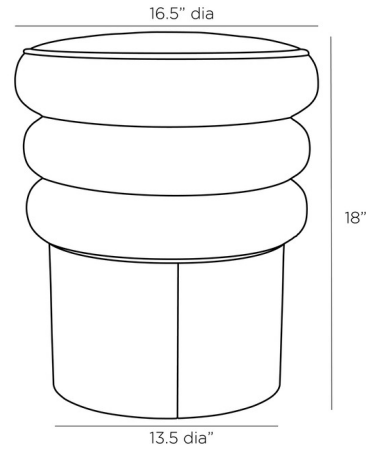

Description

The Rollo Ottoman is a clever mix of materials and shapes, perfect in a variety of settings. A stack of leather wrapped cushions rests on top of a drum shaped suede base.

Shown in black

Specifications

COLOR	N/A
BODY FINISH	Black
WATTAGE	N/A
DIMMER	N/A
DIMENSIONS	16.5"W x 18"H
BULB	N/A

CLICK TO VIEW PRODUCT

Notes: