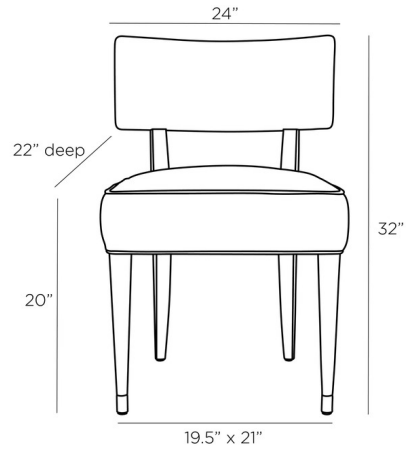

Description

The Laurant Dining Chair is the perfect example of classic sophistication. The tapered beech wood legs are capped in antique brass sabots, with a leather seat cushion and C-shaped back. The versatile design allows this piece to function in various stylistic settings.

Shown in dark walnut / morel leather

Specifications

COLOR	Morel Leather
BODY FINISH	Dark Walnut
WATTAGE	N/A
DIMMER	N/A
DIMENSIONS	24"W x 32"H x 22"D
BULB	N/A

CLICK TO VIEW PRODUCT

Notes: