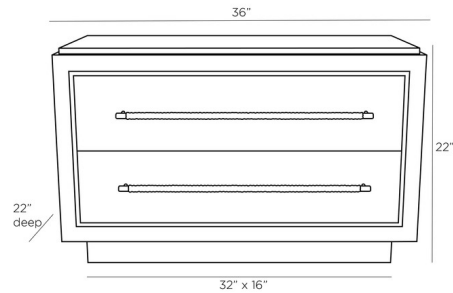

Description

The Puckett Side Table brings a bold masculinity to your space. Two large drawers, brass inlay and dove leather wrapped handles accent this low profile piece.

Shown in ebony

Specifications

COLOR	N/A
BODY FINISH	Ebony
WATTAGE	N/A
DIMMER	N/A
DIMENSIONS	36"W x 22"H x 22"D
BULB	N/A