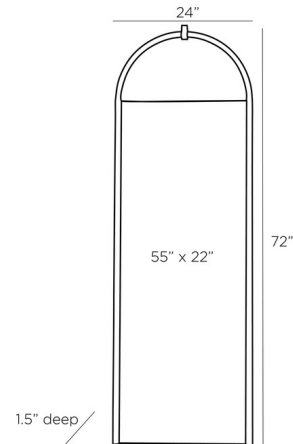

### Description

The Shevlin Floor Mirror brings a graceful look to your interior space. This piece is designed with an arched graphite leather and steel frame with an antique brass accent on top, reminiscent of a delicate arbor. Fitted with a security cleat for hanging.

### Specifications

COLOR	Mirror
BODY FINISH	Graphite Leather
WATTAGE	N/A
DIMMER	N/A
DIMENSIONS	24"W x 72"H x 1.5"D
BULB	N/A

CLICK TO VIEW PRODUCT

Notes: