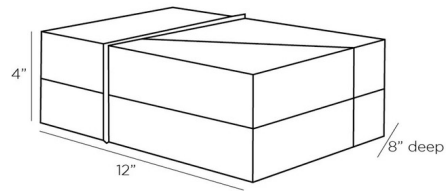

## Spoletto Box By Arteriors Home

### Description

The Spoletto Box adds a neo-deco with sophisticated glamor to your space. The geometric box is made of oak and embossed leather with brass banding. Hinged on the side.

Shown in blonde / cream

### Specifications

COLOR	Cream
BODY FINISH	Blonde
WATTAGE	N/A
DIMMER	N/A
DIMENSIONS	12"W x 4"H x 8"D
BULB	N/A

CLICK TO VIEW PRODUCT

Notes: