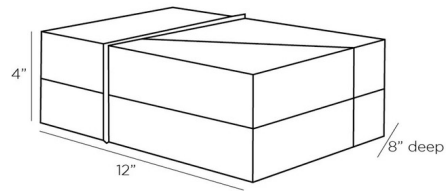

Description

The Spoletto Box adds a neo-deco with sophisticated glamor to your space. The geometric box is made of oak and embossed leather with brass banding. Hinged on the side.

Shown in blonde / cream

Specifications

COLOR	Cream
BODY FINISH	Blonde
WATTAGE	N/A
DIMMER	N/A
DIMENSIONS	12"W x 4"H x 8"D
BULB	N/A

CLICK TO VIEW PRODUCT

Notes: