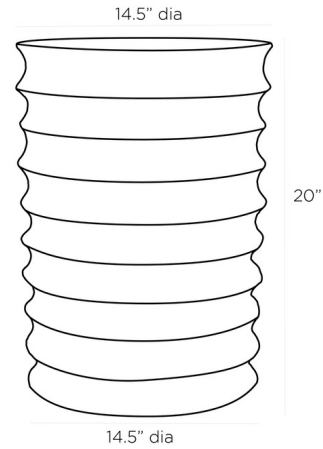

By Arteriors Home

Description

The Reiko Accent Table is inspired by the finger grooves made in pottery. This drum shaped piece will blend perfectly in a variety of spaces.

Shown in white

Specifications

COLOR	N/A
BODY FINISH	White
WATTAGE	N/A
DIMMER	N/A
DIMENSIONS	14.5"W x 20"H
BULB	N/A