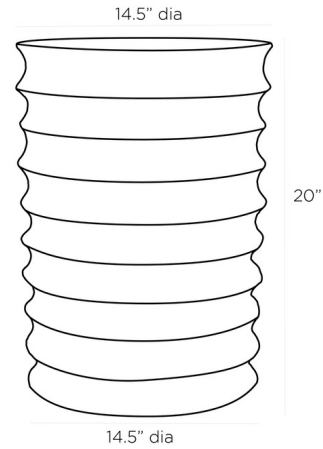

Specifications

COLOR	N/A
BODY FINISH	White
WATTAGE	N/A
DIMMER	N/A
DIMENSIONS	14.5"W x 20"H
BULB	N/A

CLICK TO VIEW PRODUCT

Notes: