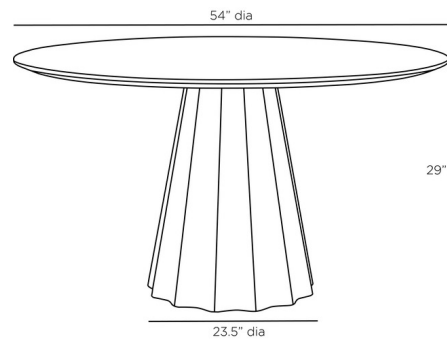

Description

The Rinny Entry Table brings an elegance to your entry way. The tapered, painted wood base holds a smooth circular top.

Shown in white / white

Specifications

COLOR	White
BODY FINISH	White
WATTAGE	N/A
DIMMER	N/A
DIMENSIONS	54"W x 29"H
BULB	N/A