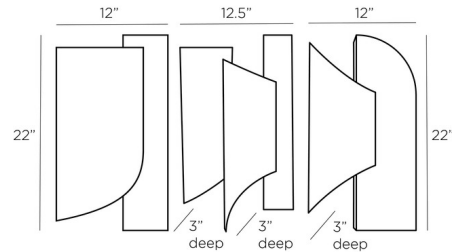

By Arteriors Home

Description

The Pierson Wall Plaques is inspired by abstract expressionist paintings with layered shapes in sandblasted white washed mango wood to create this trio that creates sculptural and dimensional beauty. Each plaque is fitted with a mounting bracket. May be hung vertically or horizontally.

Specifications

COLOR	N/A
BODY FINISH	N/A
WATTAGE	N/A
DIMMER	N/A
DIMENSIONS	12"W x 22"H x 3"D
BULB	N/A

CLICK TO VIEW PRODUCT

Notes: