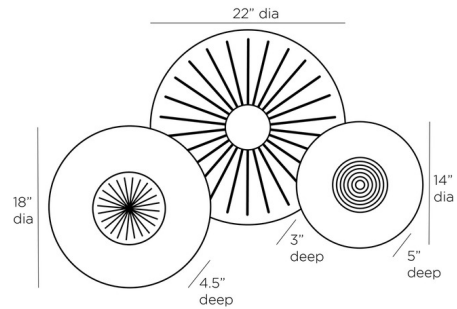

By Arteriors Home

Description

Teh Rhodes Wall Plaques adds a captivating look to any space in your room. Features a jungle, white, and galaxy marble with antique brass and bronze finished brass cladding. Each plaque is fitted with a mounting bracket. May be hung vertically or horizontally.

Shown in bronze / jungle

Specifications

COLOR	Jungle
BODY FINISH	Bronze
WATTAGE	N/A
DIMMER	N/A
DIMENSIONS	14"W x 14"H x 3"D
BULB	N/A

CLICK TO VIEW PRODUCT

Notes: