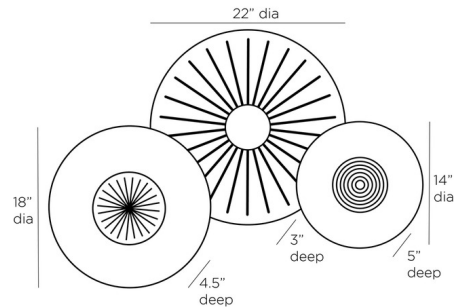

By Arteriors Home

Description

Teh Rhodes Wall Plaques adds a captivating look to any space in your room. Features a jungle, white, and galaxy marble with antique brass and bronze finished brass cladding. Each plaque is fitted with a mounting bracket. May be hung vertically or horizontally.

Specifications

COLOR	Jungle
BODY FINISH	Bronze
WATTAGE	N/A
DIMMER	N/A
DIMENSIONS	14"W x 14"H x 3"D
BULB	N/A

Notes:

Shown in bronze / jungle

CLICK TO VIEW PRODUCT