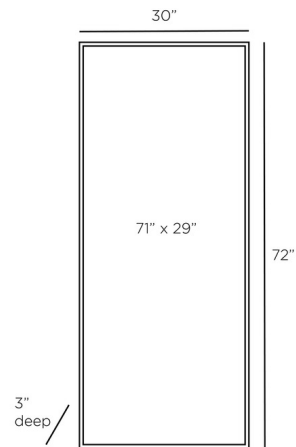

### Description

The Remus Floor Mirror has an industrial edge, combining wood inside the brass frame with hole punched side details. May be hung vertically or horizontally, and is fitted with a security cleat for hanging.

### Specifications

COLOR	Mirror
BODY FINISH	Antique Brass
WATTAGE	N/A
DIMMER	N/A
DIMENSIONS	30"W x 72"H x 3"D
BULB	N/A

CLICK TO VIEW PRODUCT

Notes: