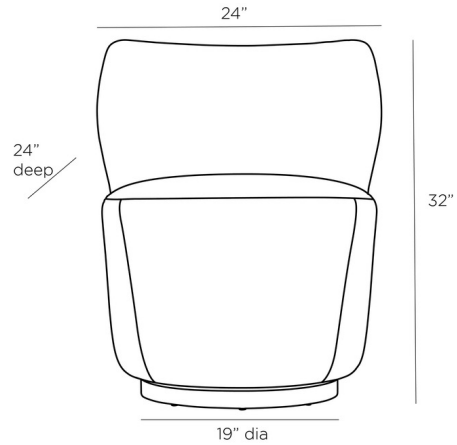

By Arteriors Home

Description

The Poppy Chair brings a clean elegance to smaller spaces. The wing backed swivel chair is both versatile and impactful, making a comfortable seat.

Shown in champagne / cloud boucle

Specifications

COLOR	Cloud Boucle
BODY FINISH	Champagne
WATTAGE	N/A
DIMMER	N/A
DIMENSIONS	24"W x 32"H x 24"D
BULB	N/A

CLICK TO VIEW PRODUCT

Notes: