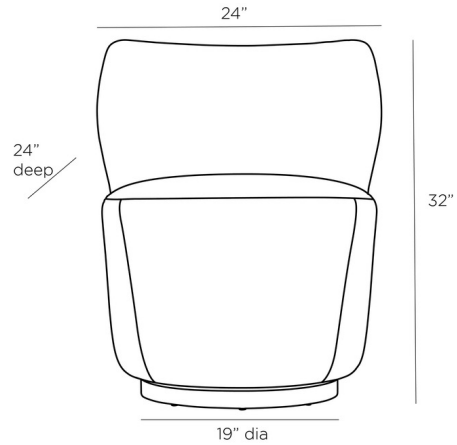

### Description

The Poppy Chair brings a clean elegance to smaller spaces. The wing backed swivel chair is both versatile and impactful, making a comfortable seat.

Shown in champagne / cloud boucle

### Specifications

COLOR	Cloud Boucle
BODY FINISH	Champagne
WATTAGE	N/A
DIMMER	N/A
DIMENSIONS	24"W x 32"H x 24"D
BULB	N/A

CLICK TO VIEW PRODUCT

Notes: