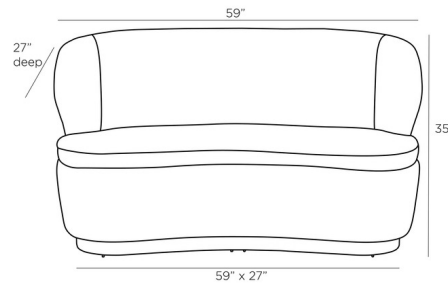

Description

The Pasadena Settee brings a Hollywood regency design to your space. The curvaceous boucle fabric body rests on a wood base.

Shown in dark walnut / cloud boucle

Specifications

COLOR	Cloud Boucle
BODY FINISH	Dark Walnut
WATTAGE	N/A
DIMMER	N/A
DIMENSIONS	59"W x 35"H x 27"D
BULB	N/A