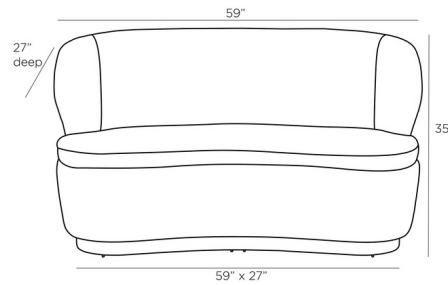

### Specifications

COLOR	Cloud Boucle
BODY FINISH	Dark Walnut
WATTAGE	N/A
DIMMER	N/A
DIMENSIONS	59"W x 35"H x 27"D
BULB	N/A

CLICK TO VIEW PRODUCT

Notes: