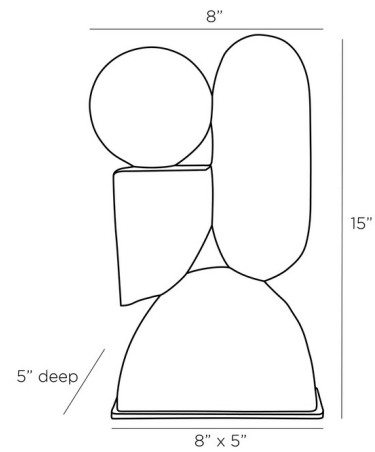

### Description

The Poza Sculpture is a nod to the cubist era with its geometric shapes in riverstone. This abstract piece rests on a steel base.

Shown in bronze / ivory

### Specifications

COLOR	Ivory
BODY FINISH	Bronze
WATTAGE	N/A
DIMMER	N/A
DIMENSIONS	8"W x 15"H x 5"D
BULB	N/A

CLICK TO VIEW PRODUCT

Notes: