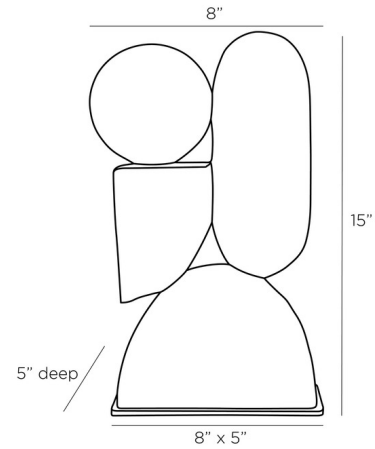

Lightology

lightology.com
866-954-4489
04-14-26

Project: _____

Company: _____

Location: _____ Fixture Type: _____

SPEC #: **AHM1167401**

Approved On: _____ Approved By: _____

Poza Sculpture By Arteriors Home

Description

The Poza Sculpture is a nod to the cubist era with its geometric shapes in riverstone. This abstract piece rests on a steel base.

Shown in bronze / ivory

Specifications

COLOR	Ivory
BODY FINISH	Bronze
WATTAGE	N/A
DIMMER	N/A
DIMENSIONS	8"W x 15"H x 5"D
BULB	N/A