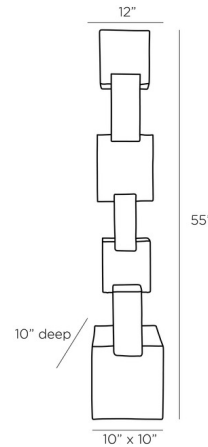

### Description

the Rollins Floor Sculpture brings a bold masculine look to your space. This resin piece is inspired by totem poles and will look perfect as a focal point in your room.

Shown in ebony

### Specifications

COLOR	N/A
BODY FINISH	Ebony
WATTAGE	N/A
DIMMER	N/A
DIMENSIONS	12"W x 55"H x 10"D
BULB	N/A

CLICK TO VIEW PRODUCT

Notes: