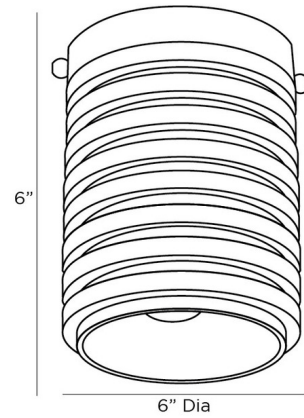

Specifications

COLOR	N/A
BODY FINISH	English Bronze
WATTAGE	60W
DIMMER	Standard 120V
DIMENSIONS	4.5"W x 6"H
BULB NOT INCLUDED	1 x G16.5/Candelabra (E12)/60W/120V Incandescent
OTHER BULB OPTIONS	1 x B10/Candelabra (E12)/120V Incandescent 1 x B10/Candelabra (E12)/120V LED 1 x G16.5/Candelabra (E12)/120V LED