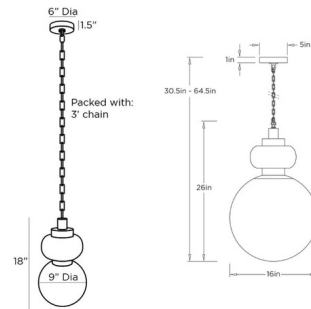

Description

The Rosemont Pendant adds a totemic silhouette to your interior space. The steel frame holds alabaster and matte swirl glass that casts warm shadows of light across your room. Canopy: 6 inch diameter.

Shown in english bronze / alabaster

Specifications

COLOR	Alabaster
BODY FINISH	English Bronze
WATTAGE	9W
DIMMER	Standard 120V
DIMENSIONS	9"W x 18"H
BULB NOT INCLUDED	1 x A19/Medium (E26)/9W/120V LED
OTHER BULB OPTIONS	1 x A19/Medium (E26)/120V LED

Technical Information

PRODUCT DIMENSIONS	Adjustable Chain: 36"
--------------------	-----------------------

CLICK TO VIEW PRODUCT

Notes: