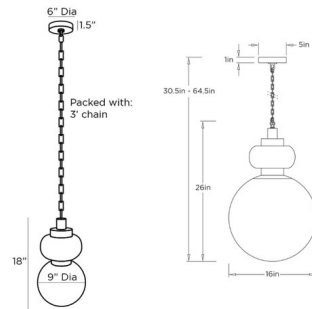

### Description

The Rosemont Pendant adds a totemic silhouette to your interior space. The steel frame holds alabaster and matte swirl glass that casts warm shadows of light across your room. Canopy: 6 inch diameter.

### Specifications

COLOR . . . . . Alabaster  
BODY FINISH . . . . . English Bronze  
WATTAGE . . . . . 9W  
DIMMER . . . . . Standard 120V  
DIMENSIONS . . . . . 9"W x 18"H  
BULB NOT INCLUDED . . . . . 1 x A19/Medium (E26)/9W/120V LED  
OTHER BULB OPTIONS . . . . . 1 x A19/Medium (E26)/120V LED

### Technical Information

PRODUCT DIMENSIONS . . . . . Adjustable Chain: 36"

CLICK TO VIEW PRODUCT

Notes: