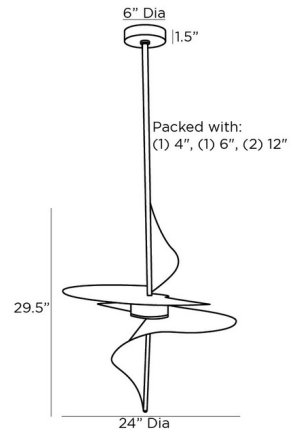

CLICK TO VIEW PRODUCT

Notes: