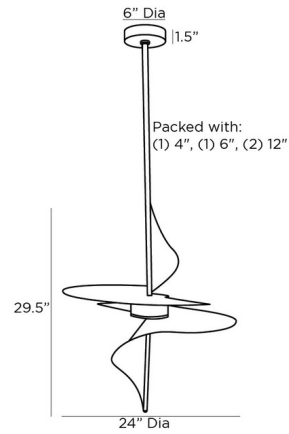

### Description

The Renly Pendant emits a soft, warm glow from its jewel inspired silhouette. The central disc is surrounded by swirling steel. Canopy: 6 inch diameter. Note: Additional Downrods are available, and sold separately below under sku: AH-PIPE-510

### Specifications

COLOR	Opal
BODY FINISH	Gold Leaf
WATTAGE	12W
DIMMER	Low Voltage Electronic
DIMENSIONS	24"W x 29.5"H
INTEGRATED LED MODULE	1 x LED/12W/120V LED

### Technical Information

PRODUCT DIMENSIONS	Downrods: One 4", One 6" and Two 12" Included
LAMP LIFE	30000 hours
COLOR RENDERING	90 CRI
LAMP COLOR	3000K
LUMENS/WATT	108.33
LUMINOUS FLUX	1300 lumens

Shown in gold leaf / opal