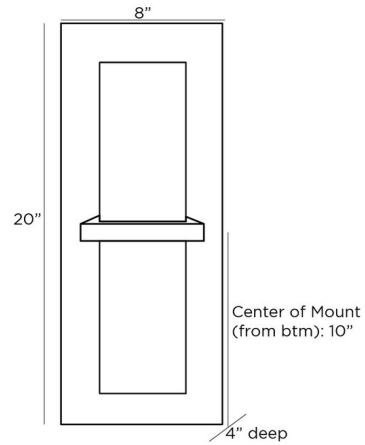

Description

The Redmond Wall Sconce creates a jewel like look to your interior space. The smooth frame is complemented by faceted alabaster, casting warm shadows across your room.

Shown in antique brass / alabaster

Specifications

COLOR	Alabaster
BODY FINISH	Antique Brass
WATTAGE	16W
DIMMER	Standard 120V
DIMENSIONS	8"W x 20"H x 4"D
BULB NOT INCLUDED	2 x B10/Candelabra (E12)/8W/120V LED

CLICK TO VIEW PRODUCT

Notes: