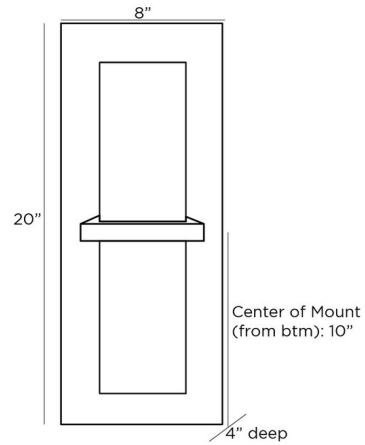

### Description

The Redmond Wall Sconce creates a jewel like look to your interior space. The smooth frame is complemented by faceted alabaster, casting warm shadows across your room.

Shown in antique brass / alabaster

### Specifications

COLOR	Alabaster
BODY FINISH	Antique Brass
WATTAGE	16W
DIMMER	Standard 120V
DIMENSIONS	8"W x 20"H x 4"D
BULB NOT INCLUDED	2 x B10/Candelabra (E12)/8W/120V LED

CLICK TO VIEW PRODUCT

Notes: