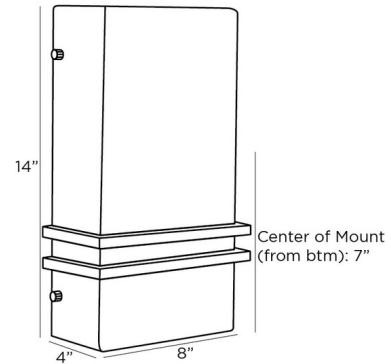

Specifications

COLOR White Onyx
BODY FINISH Antique Brass
WATTAGE 16W
DIMMER Standard 120V
DIMENSIONS 8"W x 14"H x 4"D
BULB NOT INCLUDED 2 x B10/Candelabra (E12)/8W/120V LED

Technical Information

PRODUCT DIMENSIONS Backplate: 5.5" x 12.5" Backplate