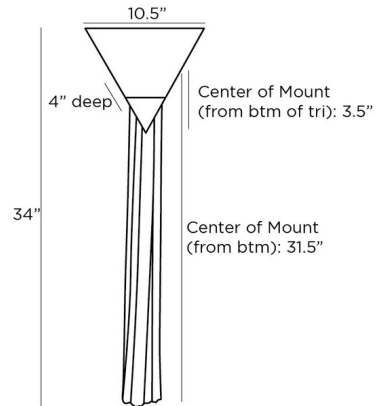

## Riri Wall Sconce By Arteriors Home

### Description

The Riri Wall Sconce brings a bold geometric vibe to your space. The angular body features a microfiber tassel and has an alabaster shade, casting warm shadows across your room.

Shown in antique brass

### Specifications

COLOR	N/A
BODY FINISH	Antique Brass
WATTAGE	16W
DIMMER	Standard 120V
DIMENSIONS	10.5"W x 34"H x 4"D
BULB NOT INCLUDED	2 x B10/Candelabra (E12)/8W/120V LED

### Technical Information

PRODUCT DIMENSIONS	Backplate: 4.5" Square
--------------------	------------------------

CLICK TO VIEW PRODUCT

Notes: