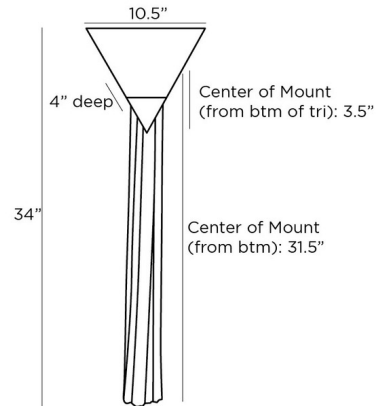

Shown in antique brass