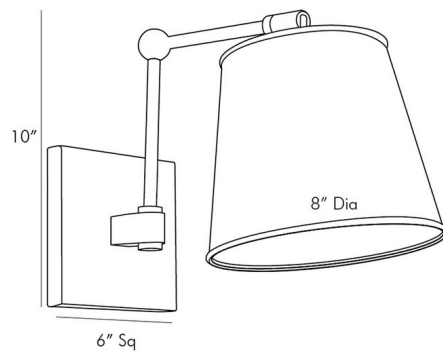

By Arteriors Home

Description

The Watson Wall Sconce defines the elegance of midcentury design with its sleek details. Spotlight your favorite art piece with the Watson's directional lighting and make your space shine.

Shown in antique brass / taupe

Adj. D: 14.5" - 20"

Specifications

COLOR	Taupe
BODY FINISH	Antique Brass
WATTAGE	8W
DIMMER	Standard 120V
DIMENSIONS	8.5"W x 10"H x 20"D
BULB NOT INCLUDED	1 x A19/Medium (E26)/8W/120V LED
OTHER BULB OPTIONS	1 x A19/Medium (E26)/60W/120V Incandescent