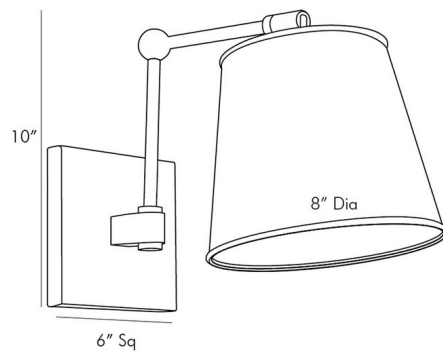

By Arteriors Home

Description

The Watson Wall Sconce defines the elegance of midcentury design with its sleek details. Spotlight your favorite art piece with the Watson's directional lighting and make your space shine.

Shown in antique brass / taupe

Adj. D: 14.5" - 20"

Specifications

COLOR Taupe
BODY FINISH Antique Brass
WATTAGE 8W
DIMMER Standard 120V
DIMENSIONS 8.5"W x 10"H x 20"D
BULB NOT INCLUDED 1 x A19/Medium (E26)/8W/120V LED
OTHER BULB OPTIONS 1 x A19/Medium (E26)/60W/120V Incandescent